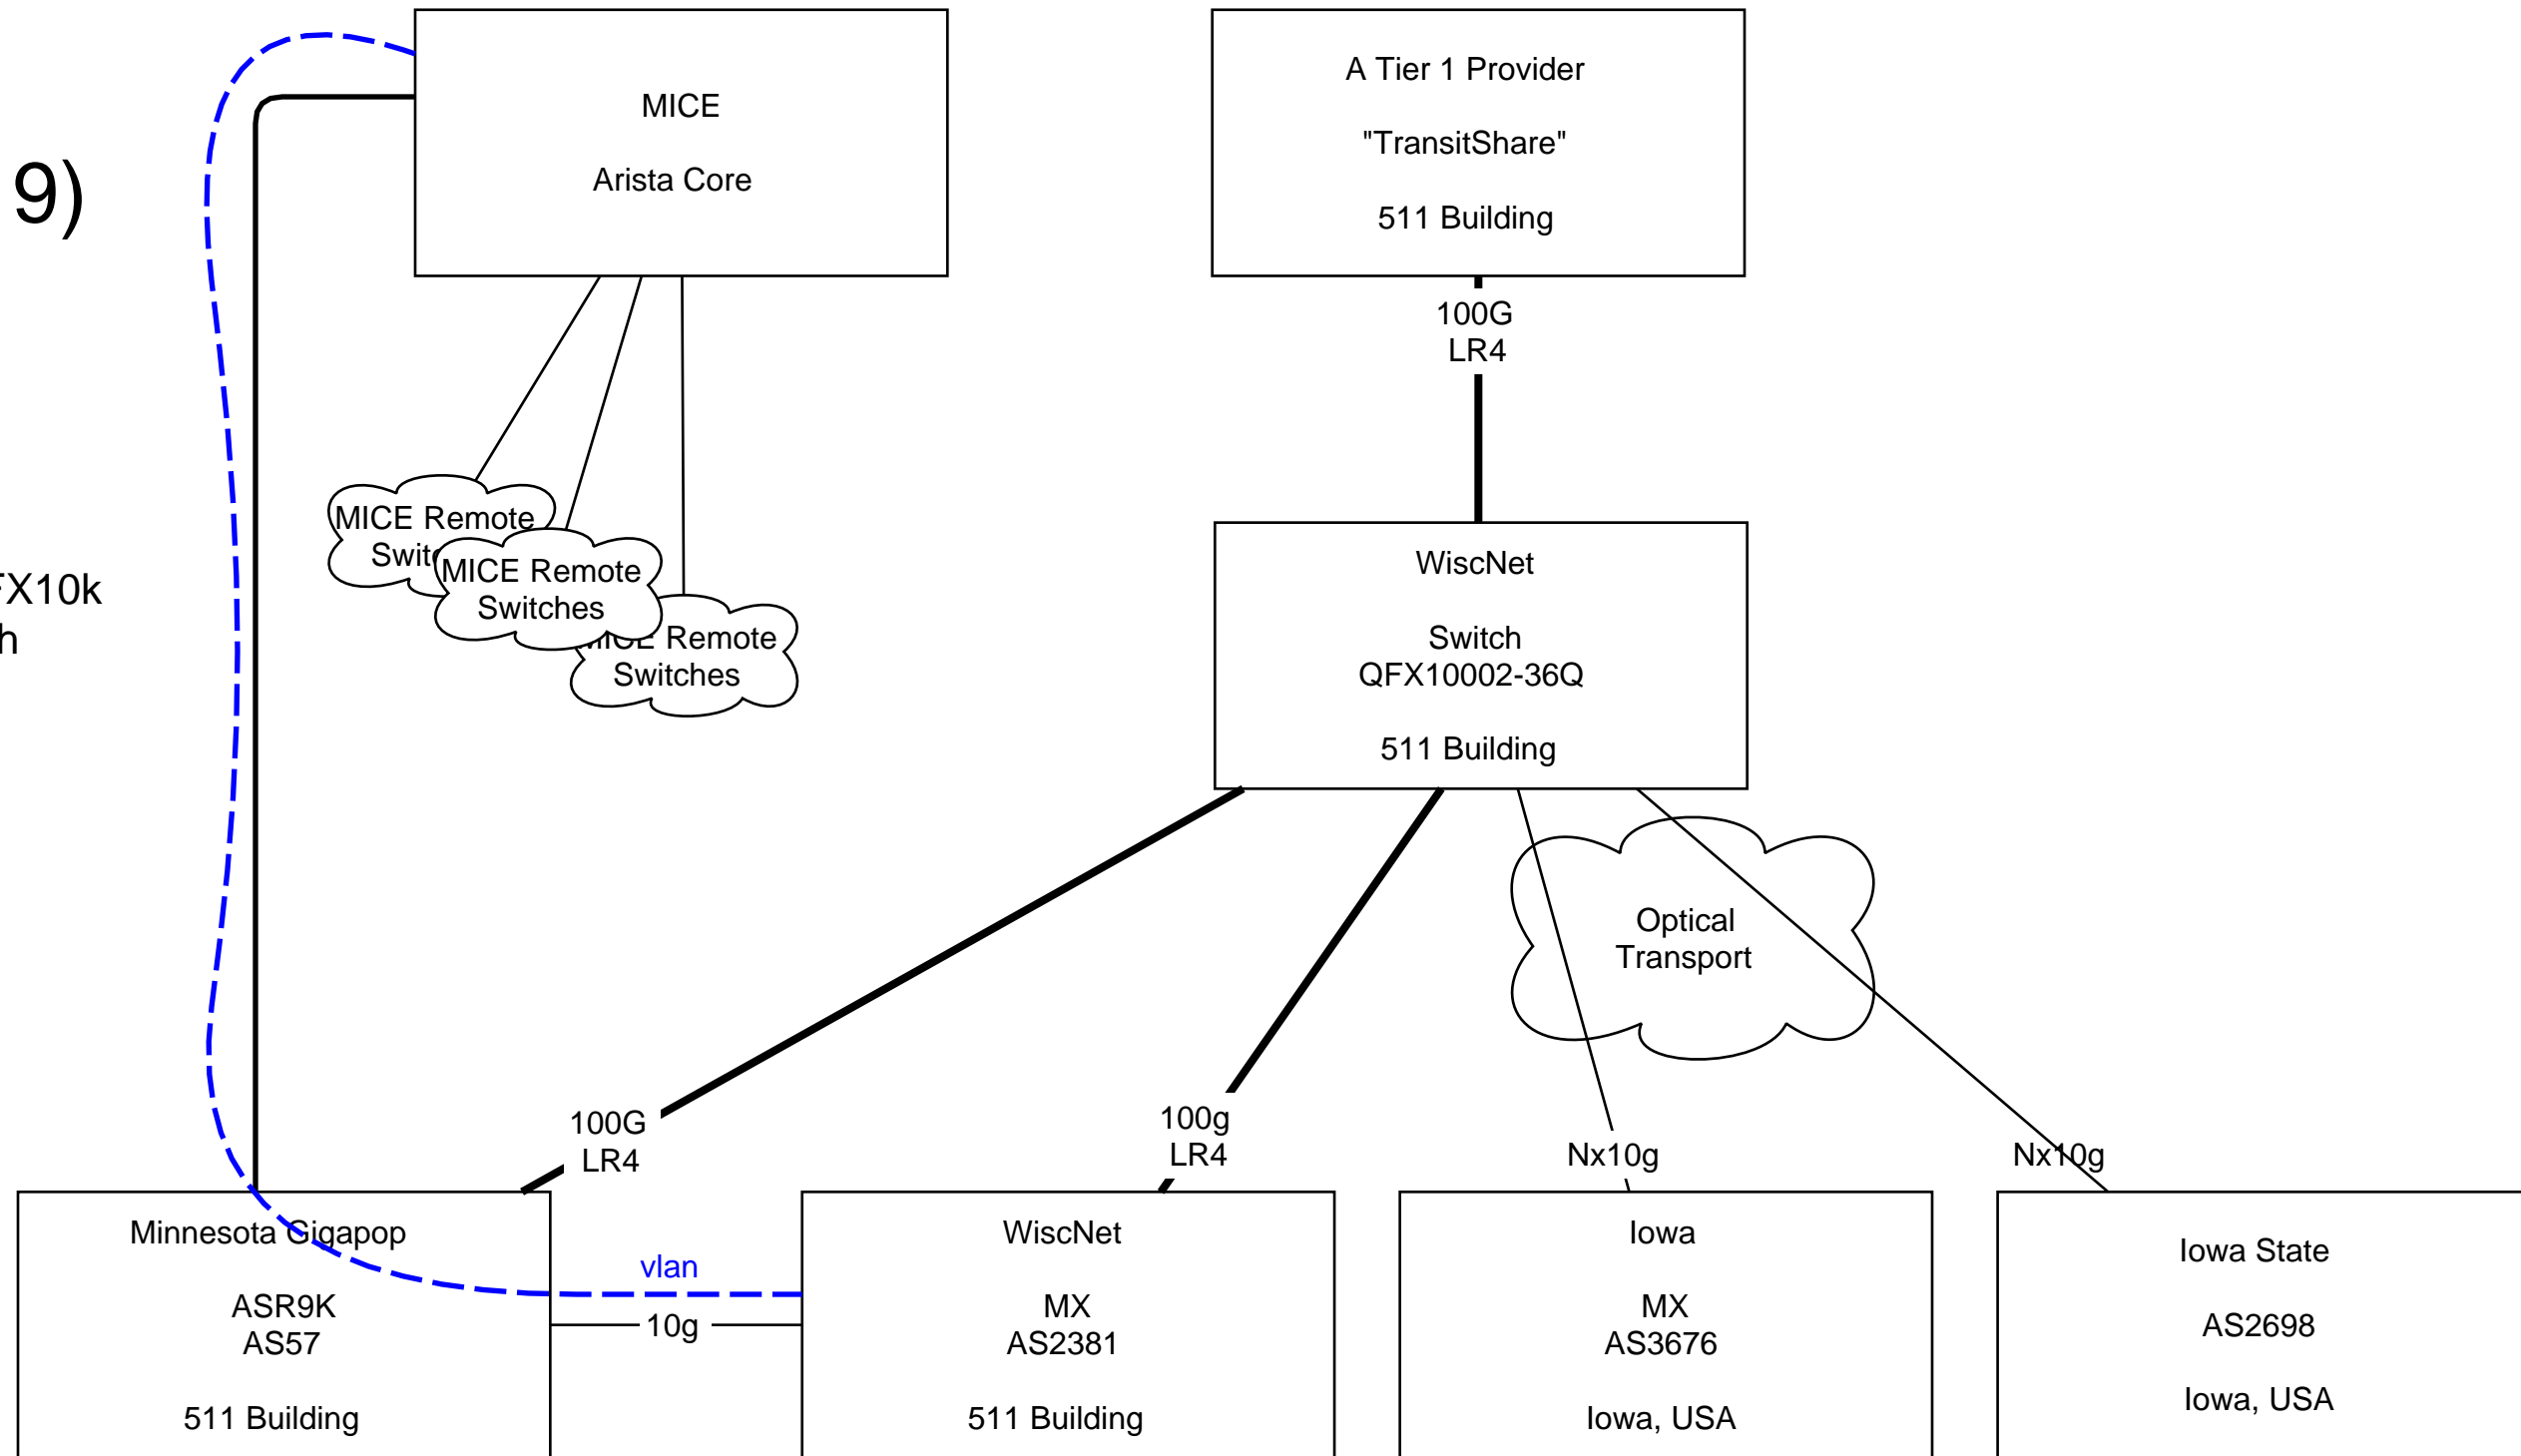

# WiscNet Minneapolis MICE Proposal

Created On: 2019-10-14  
 Created By: Chris Wopat  
 Last Edit: 2019-11-04  
 Last Edit By: Wopat

605 Science Dr  
 Madison, WI 53711  
 608-442-6761  
 peering@wiscnet.net  
 AS2381

## Current (Deployed Spring 2019)

WiscNet connects to MICE via University of Minnesota GigaPop since 2014

WiscNet recently installed and manages QFX10k switch to interconnect R&E institutions which facilitates sharing resources such as 100G transit sharing and private peering

## Proposed (Winter 2019/2020)

Provision 100g LR4 towards MICE core switch with LACP enabled for future expansion

Move WiscNet's existing MICE peering

Remove legacy 10g from WiscNet-Minnesota

Provision MICE IPs and VLANs for newly entities

## Future (2020+)

Add additional 100g to MICE LAG as needed

Upgrade downstream customer ports as needed

Add additional R&E institutions as interested

Further utilize existing switch to facilitate sharing other resources in the 511 building as necessary