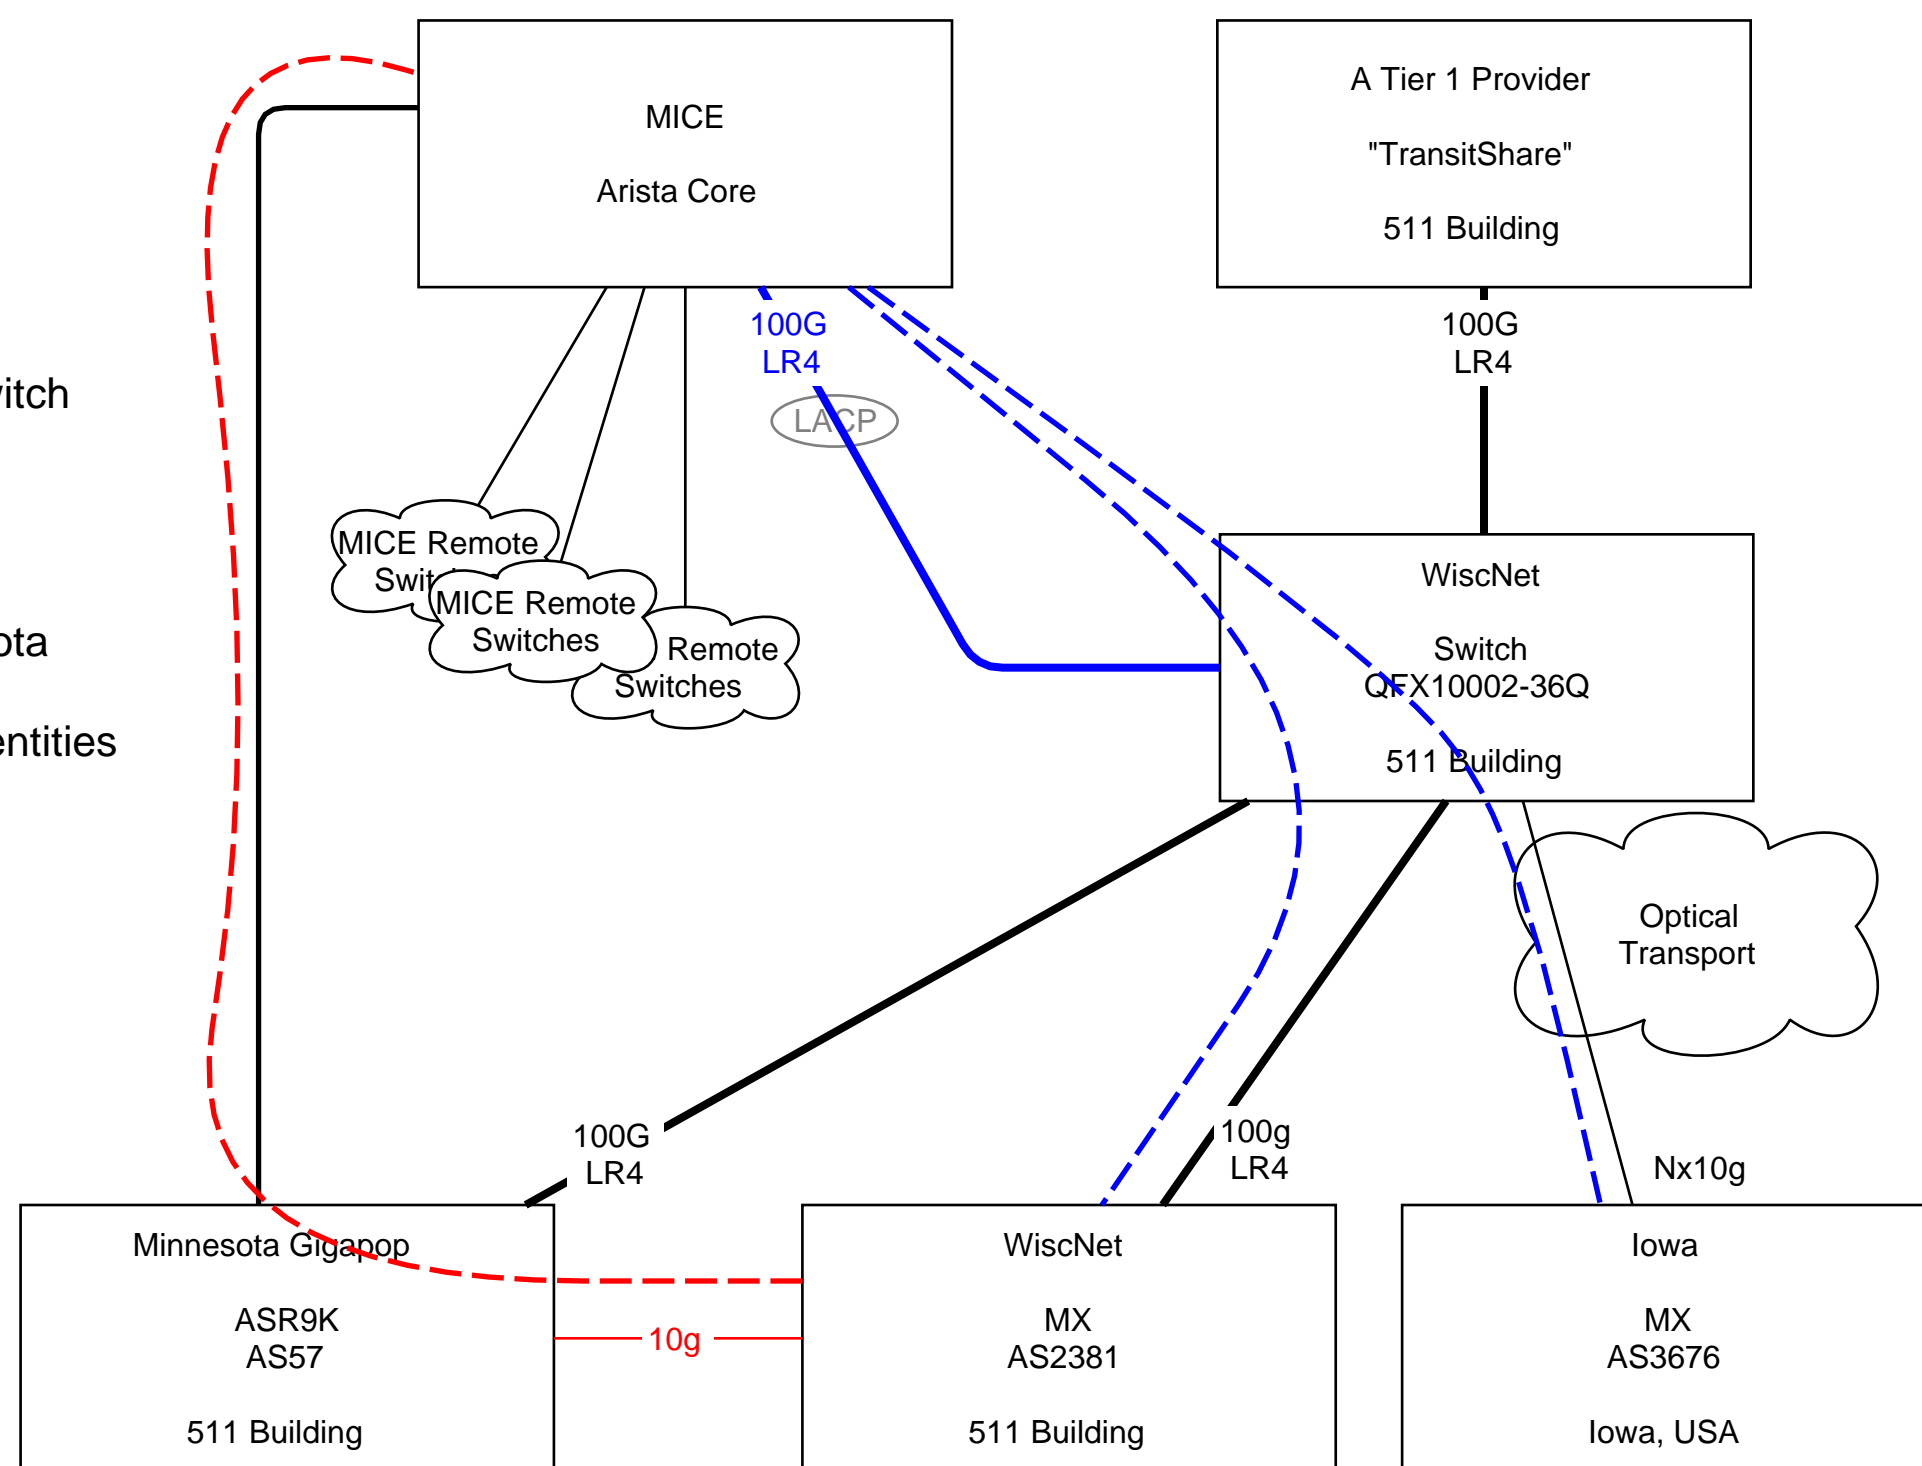

## Current (Deployed Spring 2019)

WiscNet connects to MICE via University of Minnesota GigaPop since 2014

WiscNet recently installed and manages QFX10k switch to interconnect R&E institutions which facilitates sharing resources such as 100G transit sharing and private peering

## Proposed (Winter 2019/2020)

Provision 100g LR4 towards MICE core switch with LACP enabled for future expansion

Move WiscNet's existing MICE peering

Remove legacy 10g from WiscNet-Minnesota

Provision MICE IPs and VLANs for newly entities

## Future (2020+)

Add additional 100g to MICE LAG as needed

Upgrade downstream customer ports as needed

Add additional R&E institutions as interested

Further utilize existing switch to facilitate sharing other resources in the 511 building as necessary

Upgrade switch to denser model as needed